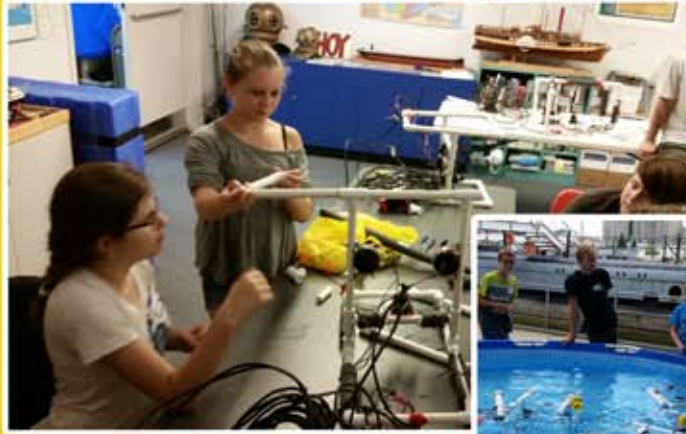

2018 SIGN UP TODAY! ROV SUMMER CAMP!

BUILD. COMPETE. EXPLORE.

July 21-22 | July 28-29

Wisconsin Maritime Museum - Downtown Manitowoc
www.wisconsinmaritime.org/learning-programs/rov-summer-camp

AGES 12-14

IN THE CLASSROOM

- * Hands-on STEM (Science, Technology, Engineering, & Math) Education

- * Learn & Apply Physics and Electrical Engineering principles

- * Collaborative Problem-Solving & Team ROV Building

- * Compete against other camp teams

ON THE WATER

- * Lake Michigan On-the-water experience

- * Deployment of professional-grade ROV over shipwrecks in the proposed Nat'l Marine Sanctuary

- * Conduct Water Quality Testing

- * Work directly with maritime archaeologists, engineers & related STEM professionals